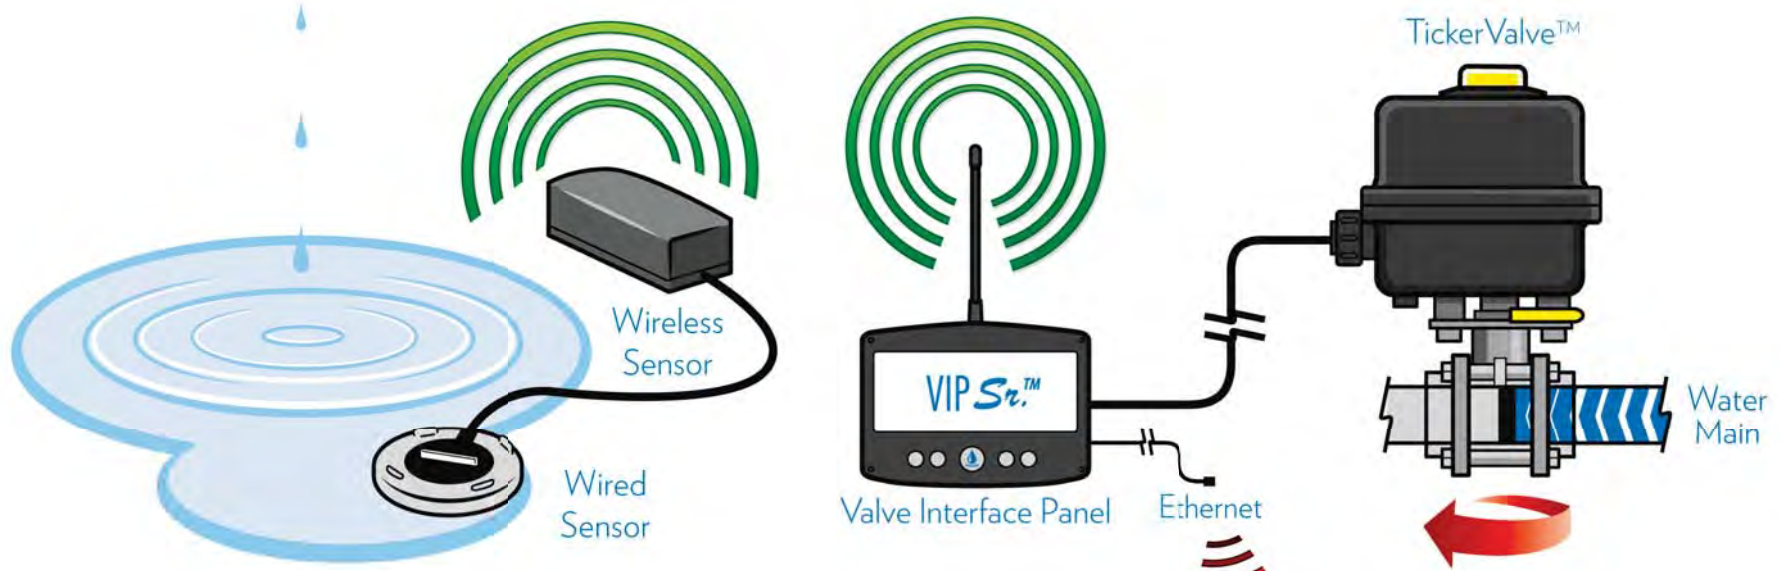

Protect what matters most.

Will you be flooded with problems when your pipes leak?

One broken pipe can deliver a flood in excess of 5,000 gallons in 8 hours.

You can rest assured knowing PipeBurst Pro is working behind the scenes. Place a wireless water sensor under the sink, for example.

It's easy to believe we won't experience leaky pipes or major plumbing failures, but it's more common than you think. Thousands of homes are damaged annually, belongings are ruined and valuable time is lost. Many thousands of dollars are spent on recovery. PipeBurst Pro offers the industry's best residential protection. It automatically detects leaks and shuts off water sources.

Choose PipeBurst Pro™ for peace-of-mind protection from costly water damage.

www.PipeBurstPro.com

Lower Insurance Premiums

Many insurance companies offer homeowner policy discounts when you install PipeBurst Pro. See your insurance company for more details on discounts offered for installing an automatic water protection system.

PipeBurst Pro at Work

If a leak occurs, the sensor detects the water and sends a signal to immediately shut off the water. It's that simple.

ionleaks.com Integration

Your PipeBurst Pro VIP Sr. communicates with ionleaks.com which allows you to control your PipeBurst Pro on any kind of device with an internet connection and receive remote notifications.